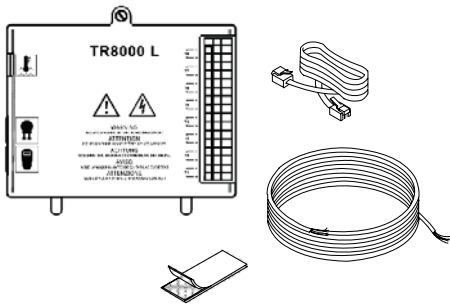

Spare Parts for All Regions

Graphic

Code No. Description

1205112 L5000Plus PCB, Main

069133 L5000Plus PCB, Power

1208447 TR8000 L Trigger Module with cables and Velcro

1205364 L5000Plus Data PCB

1200452 Alarm-Low Level Sonic

068884 Pump Cartridge, 600 Series EPDM Barbed fittings 6.33mm ID

1205722 Cartridge 600 Series (no tube)

093491 600 Series Pump Motor/Gearbox

087900 600 Series Tube Kit EPDM 6mm x 10mm barbed

1201005 Input/Output Alarm Connector